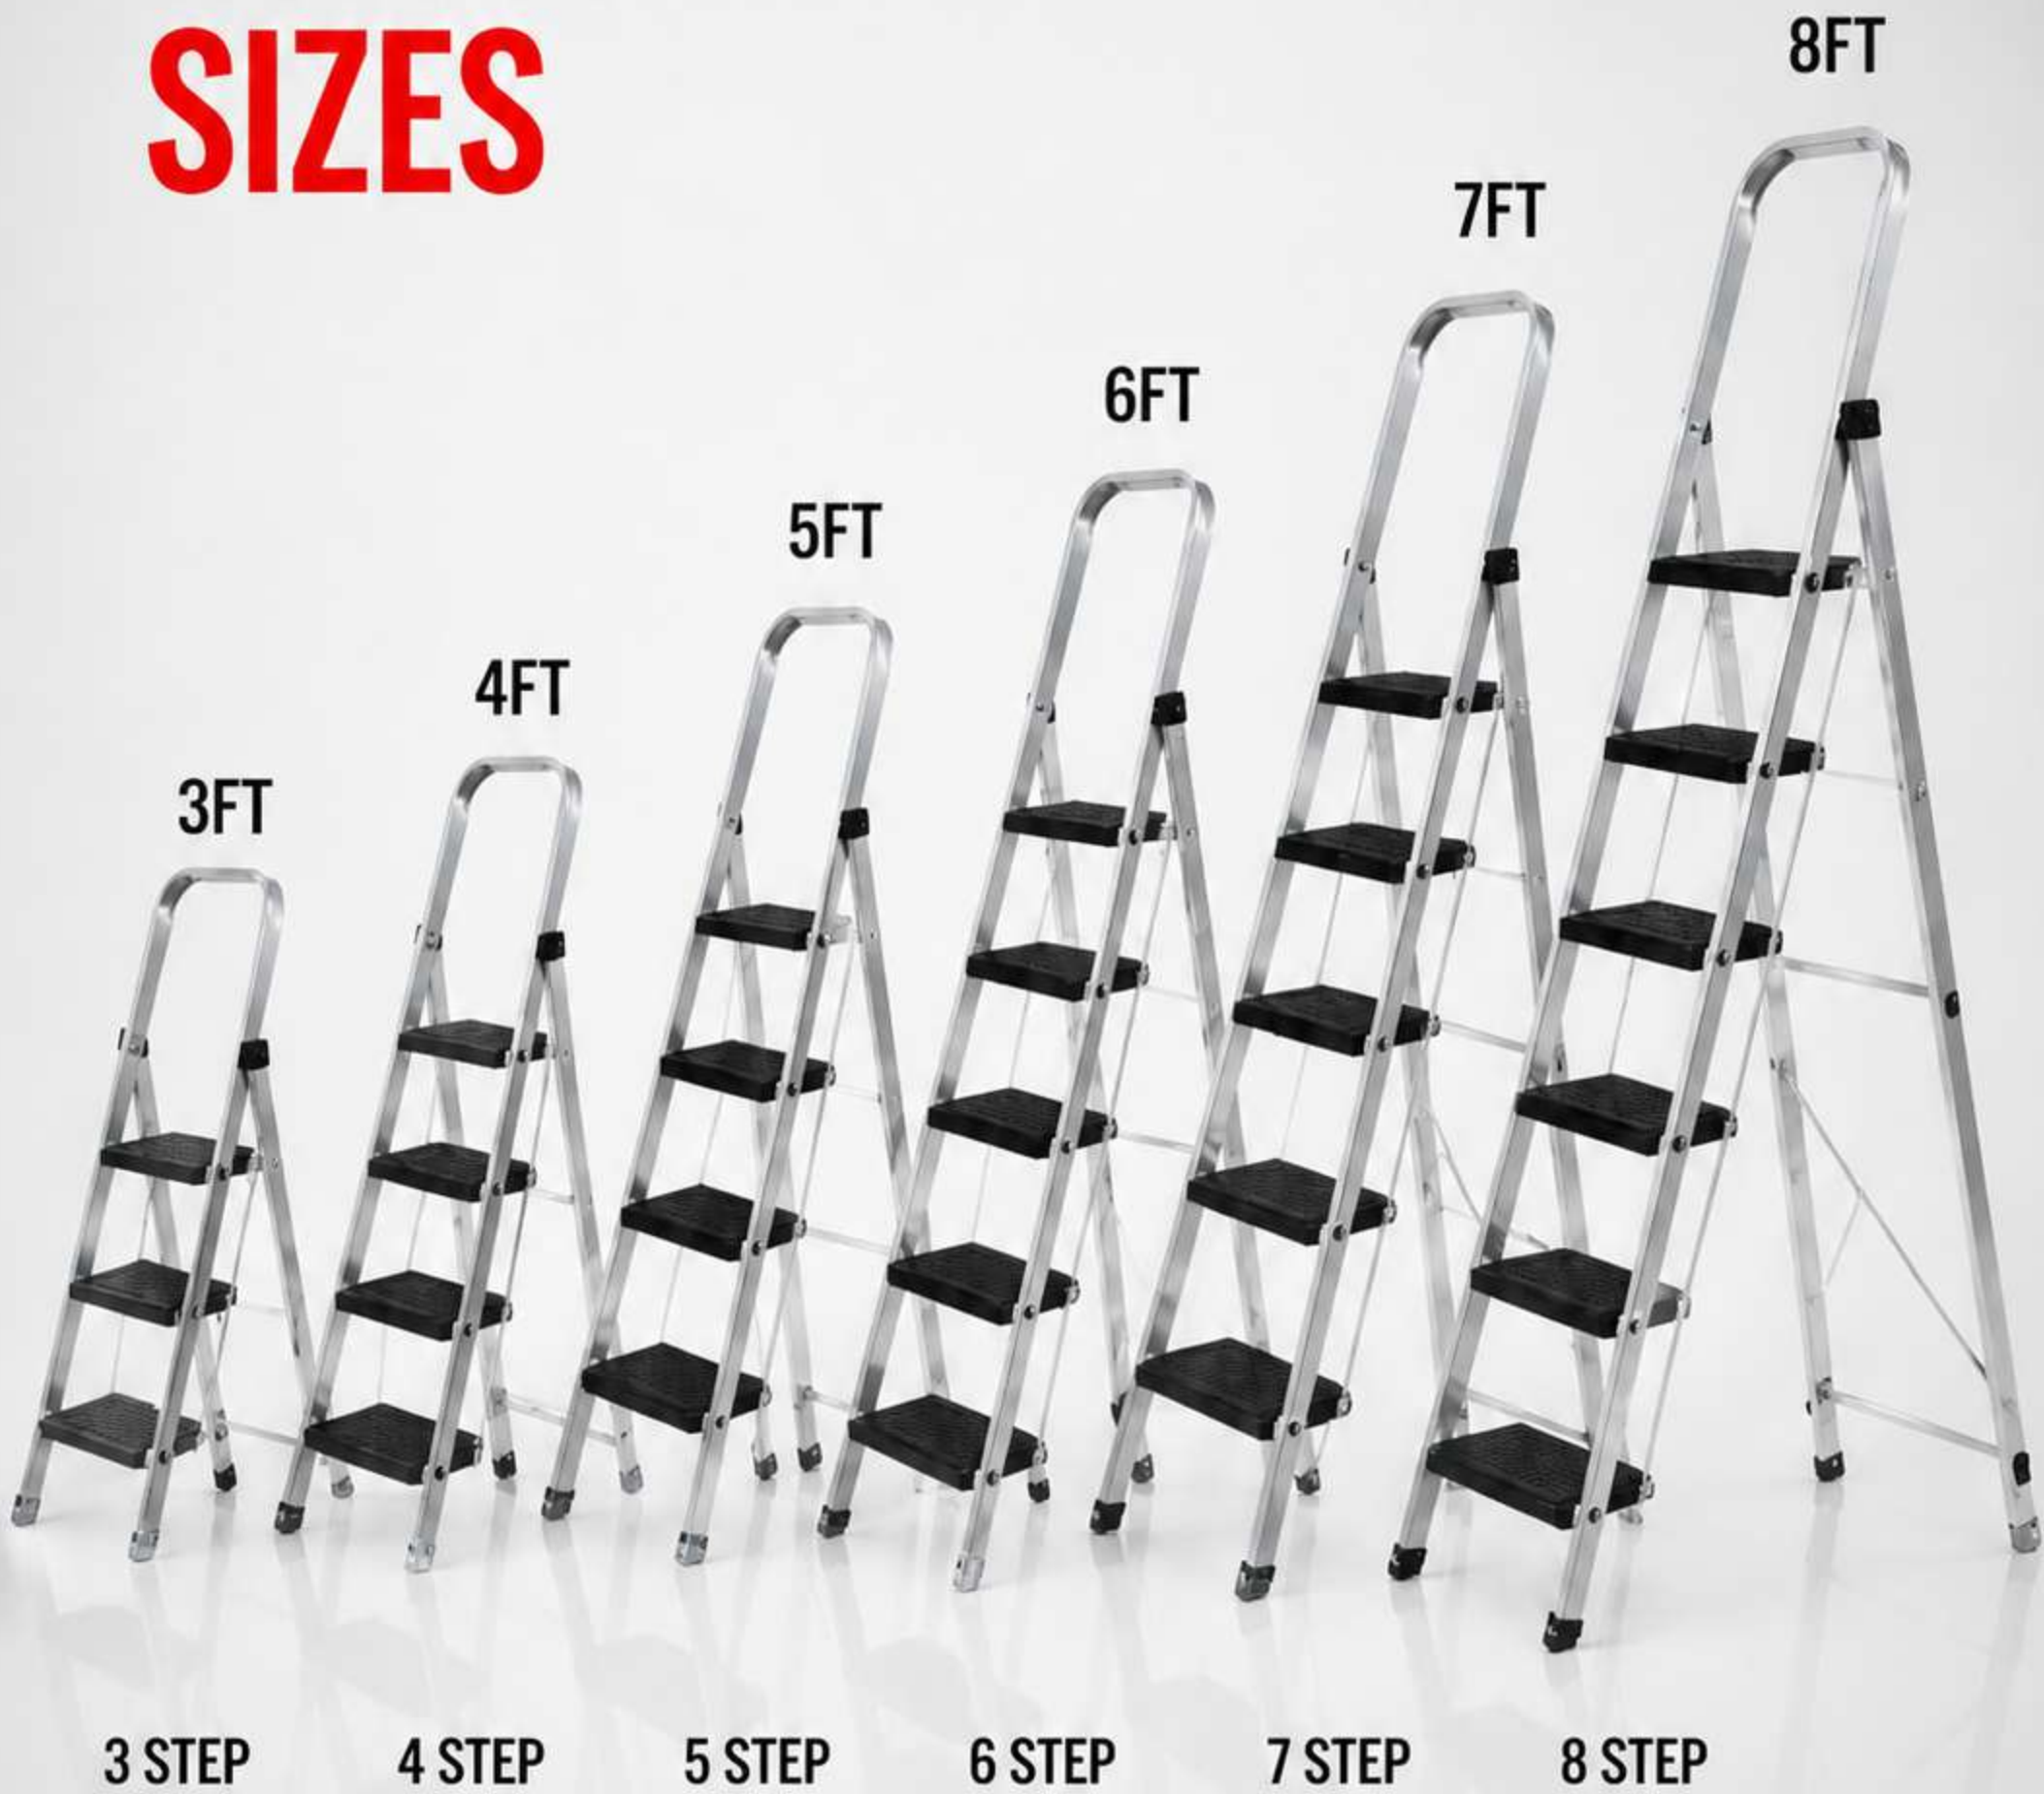

HEIGHTS & STEPS®

ULTRA SLIM LADDER

Sleek. Strong. Everyday.

ENGINEERED FOR EVERYDAY PERFORMANCE

The Ultra Slim Ladder is crafted for strength, stability, and everyday ease. Lightweight yet highly durable, it is designed to deliver reliable performance wherever you need it.

SMART DESIGN. SUPERIOR SAFETY.

ANTI-SLIP STEPS

Textured steps for secure footing.

LIGHTWEIGHT DESIGN

Easy to carry and move around.

STRONG ALUMINUM FRAME

Built with premium grade aluminum.

FOLDABLE STRUCTURE

Easy to fold and store anywhere.

AVAILABLE SIZES

PERFECT FOR EVERY ENVIRONMENT

HOME

OFFICE

WAREHOUSE

MAINTENANCE

BUILT TO LAST. DETAILS THAT MATTER.

DURABLE

Long-lasting strength you can rely on.

SAFE

Designed for maximum stability and safety.

READY WHEN YOU NEED IT

ULTRA SLIM
FOLDABLE DESIGN

EASY STORAGE

COMPACT AND
SPACE-SAVING