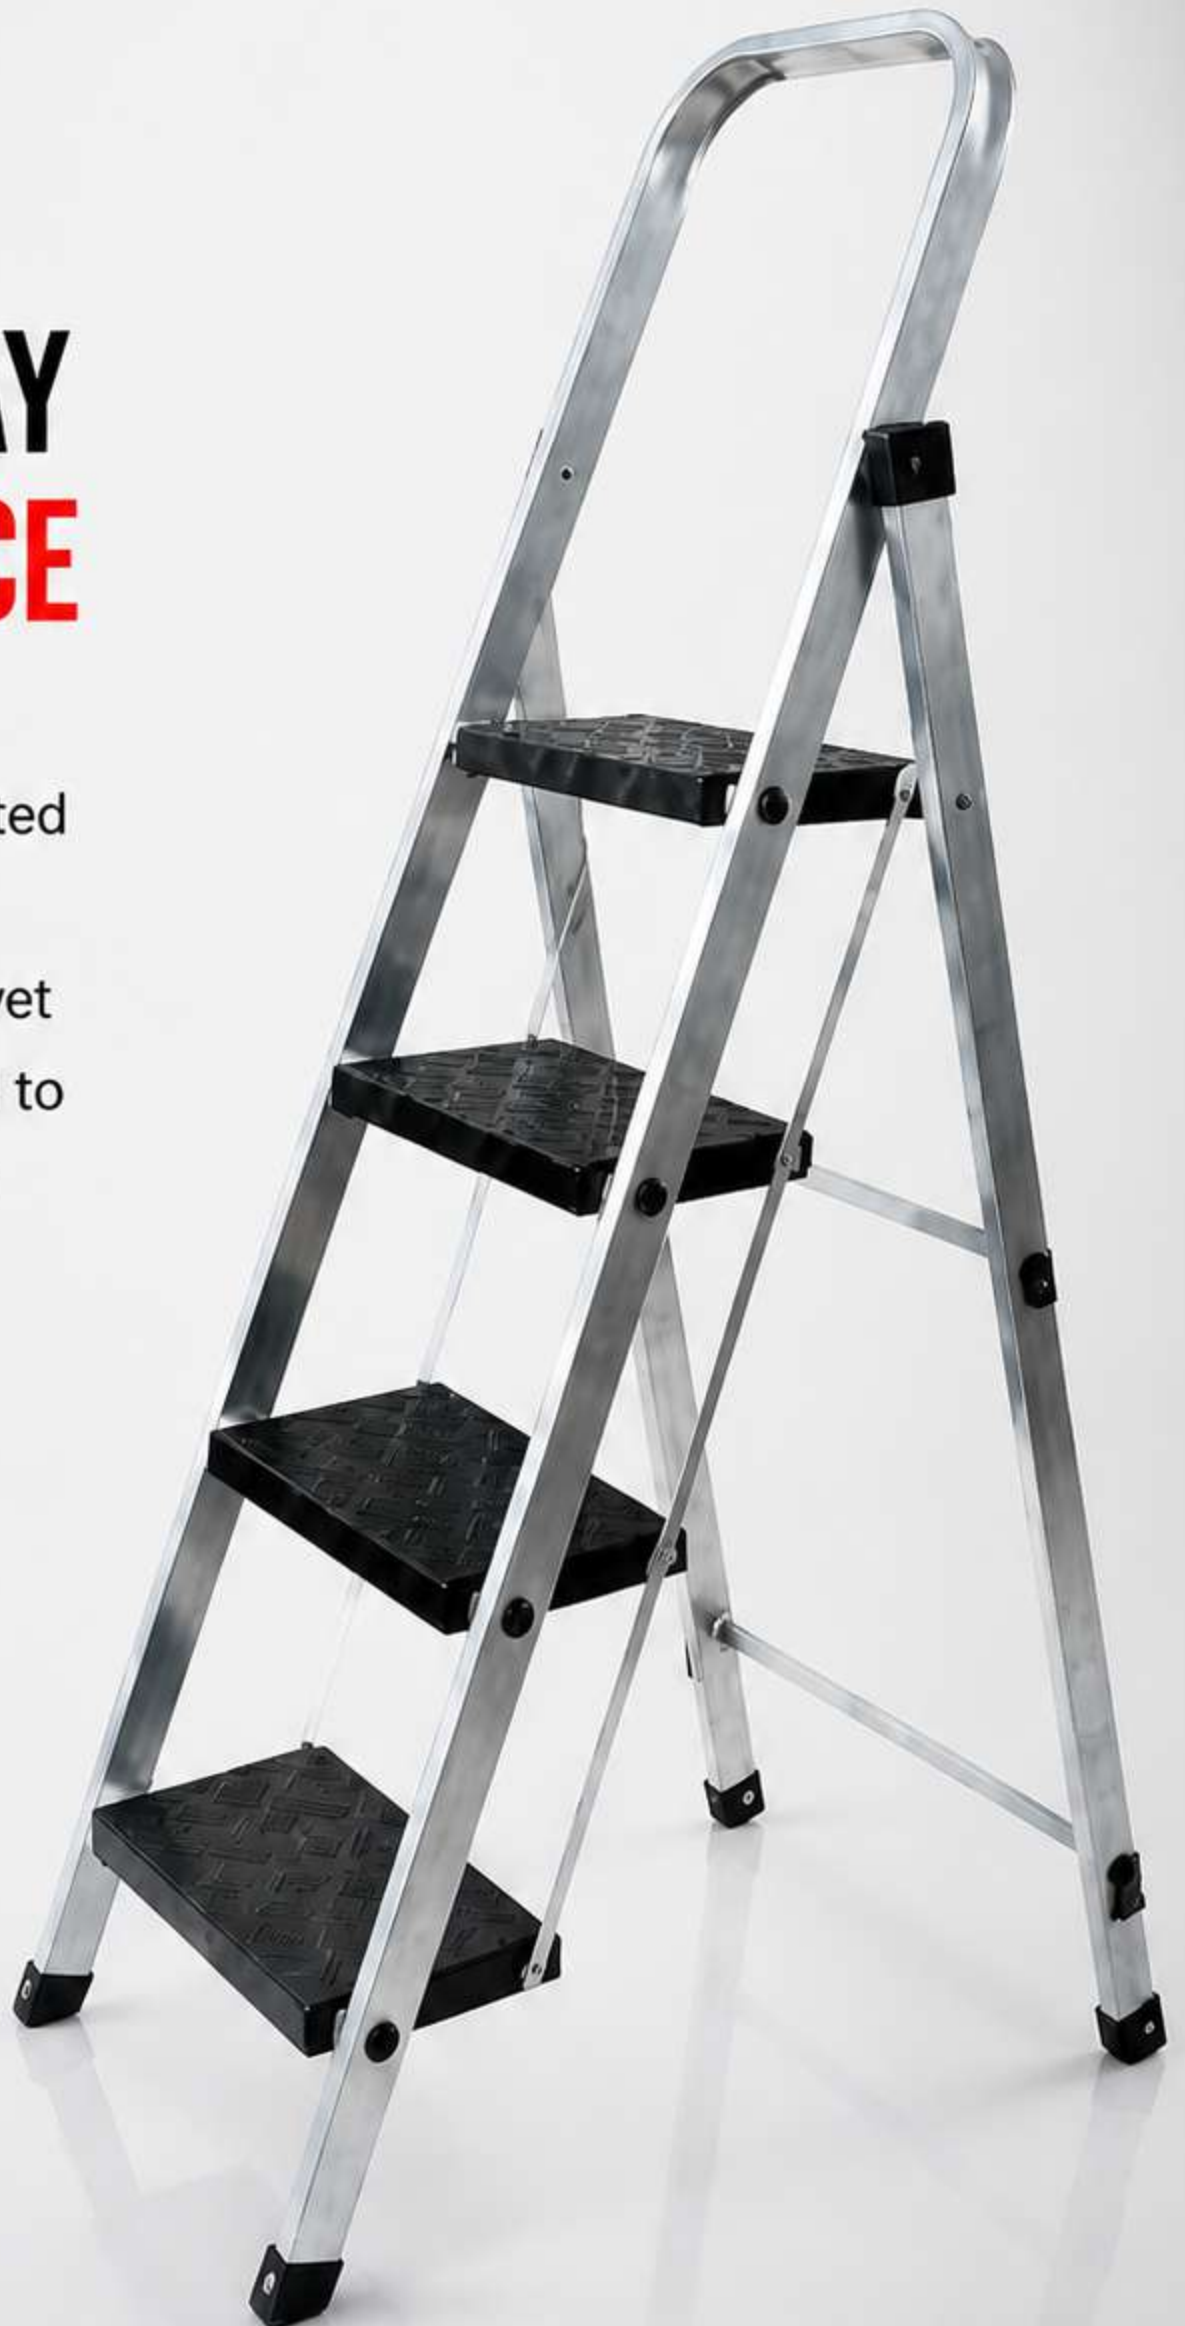

HEIGHTS & STEPS®

ULTRA SLIM LADDER

Sleek. Strong. Everyday.

ENGINEERED FOR EVERYDAY PERFORMANCE

The Ultra Slim Ladder is crafted for strength, stability, and everyday ease. Lightweight yet highly durable, it is designed to deliver reliable performance wherever you need it.

SMART DESIGN. SUPERIOR SAFETY.

ANTI-SLIP STEPS

Textured steps for secure footing.

LIGHTWEIGHT DESIGN

Easy to carry and move around.

STRONG ALUMINUM FRAME

Built with premium grade aluminum.

FOLDABLE STRUCTURE

Easy to fold and store anywhere.

AVAILABLE SIZES

PERFECT FOR EVERY ENVIRONMENT

HOME

OFFICE

WAREHOUSE

MAINTENANCE

BUILT TO LAST. DETAILS THAT MATTER.

DURABLE

Long-lasting strength you can rely on.

SAFE

Designed for maximum stability and safety.

READY WHEN YOU NEED IT

ULTRA SLIM
FOLDABLE DESIGN

EASY STORAGE

COMPACT AND
SPACE-SAVING